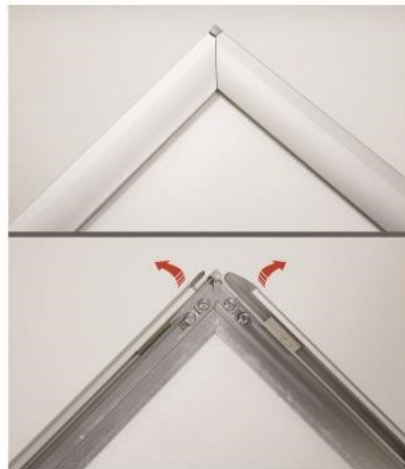

Pavement Displays

Large Water Base Clip Frame

Double sided

Clip in paper posters

Weather protected

Heavy duty water fill base

On wheels, easy movement

Ideal for Restaurants, Bars,
shops & Salons