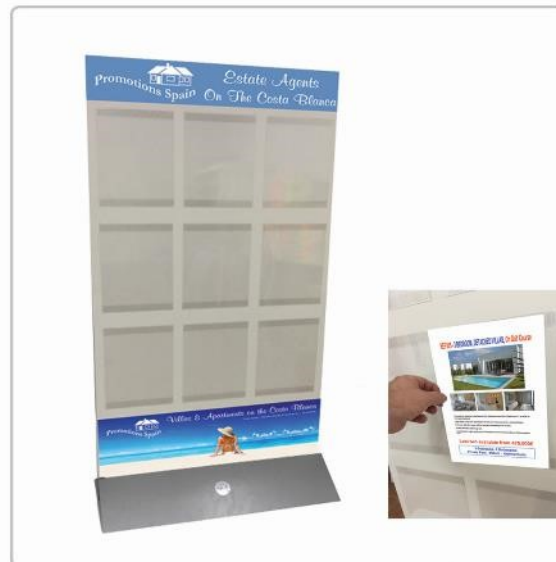

## Pavement Displays

## Large Advertising Displays

Full printed side (s) or  
can fit 9 x A4 easy slide in  
poster displays each side

Heavy duty metal base

Standard size  
Height - 152cm  
Width - 80cm

Other sizes available

Ideal for estate agents,  
restaurants, bars & shops